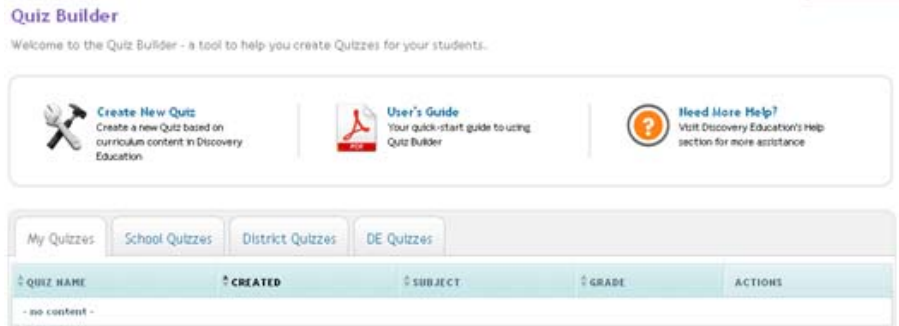

DISCOVERY EDUCATION *streaming* QUIZ BUILDER

Quiz Builder

The Quiz Builder tool allows you to create online assessments that you can use to test student comprehension or survey prior knowledge. You can search over 2,000 pre-made quizzes in the Quiz Library, choose individual questions from the Quiz Builder databank or write your own questions. Students access quizzes through the Student Center.

Creating a New Quiz

Access the Quiz Builder from anywhere on the site by clicking on My Builder Tools in the dark grey navigation bar at the top of the screen. To get started, click on "Create New Quiz" from the My Builder Tools home page or the Quiz Builder home page and follow these three easy steps: